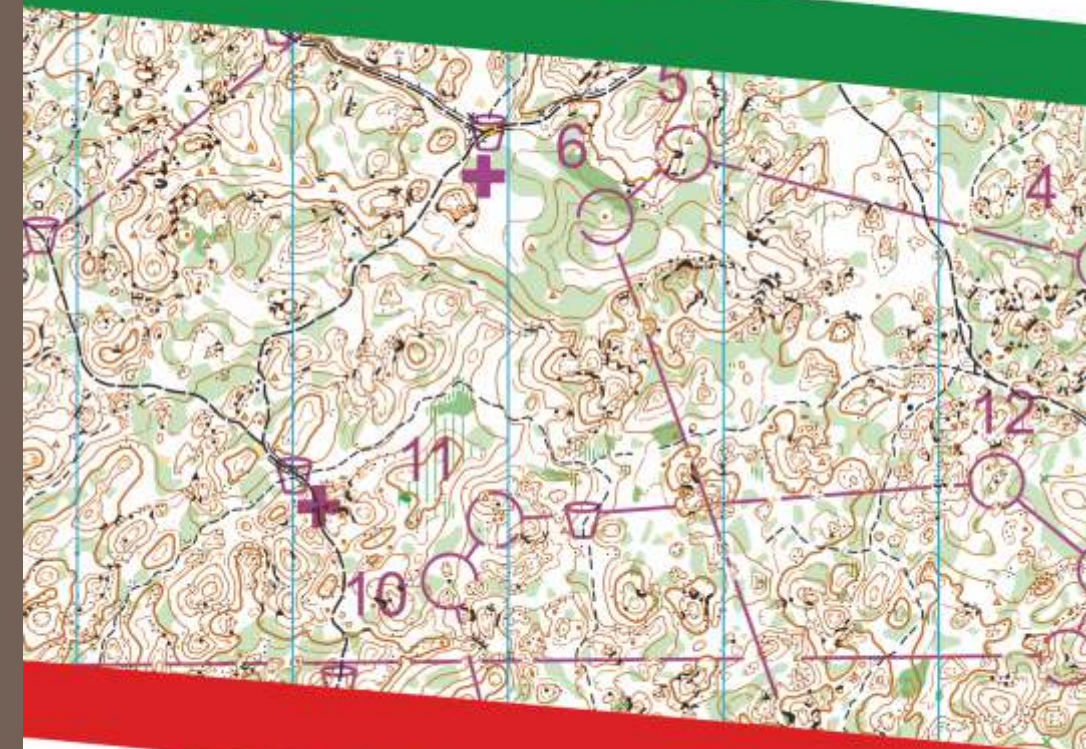

WWW.PWTITALY.COM